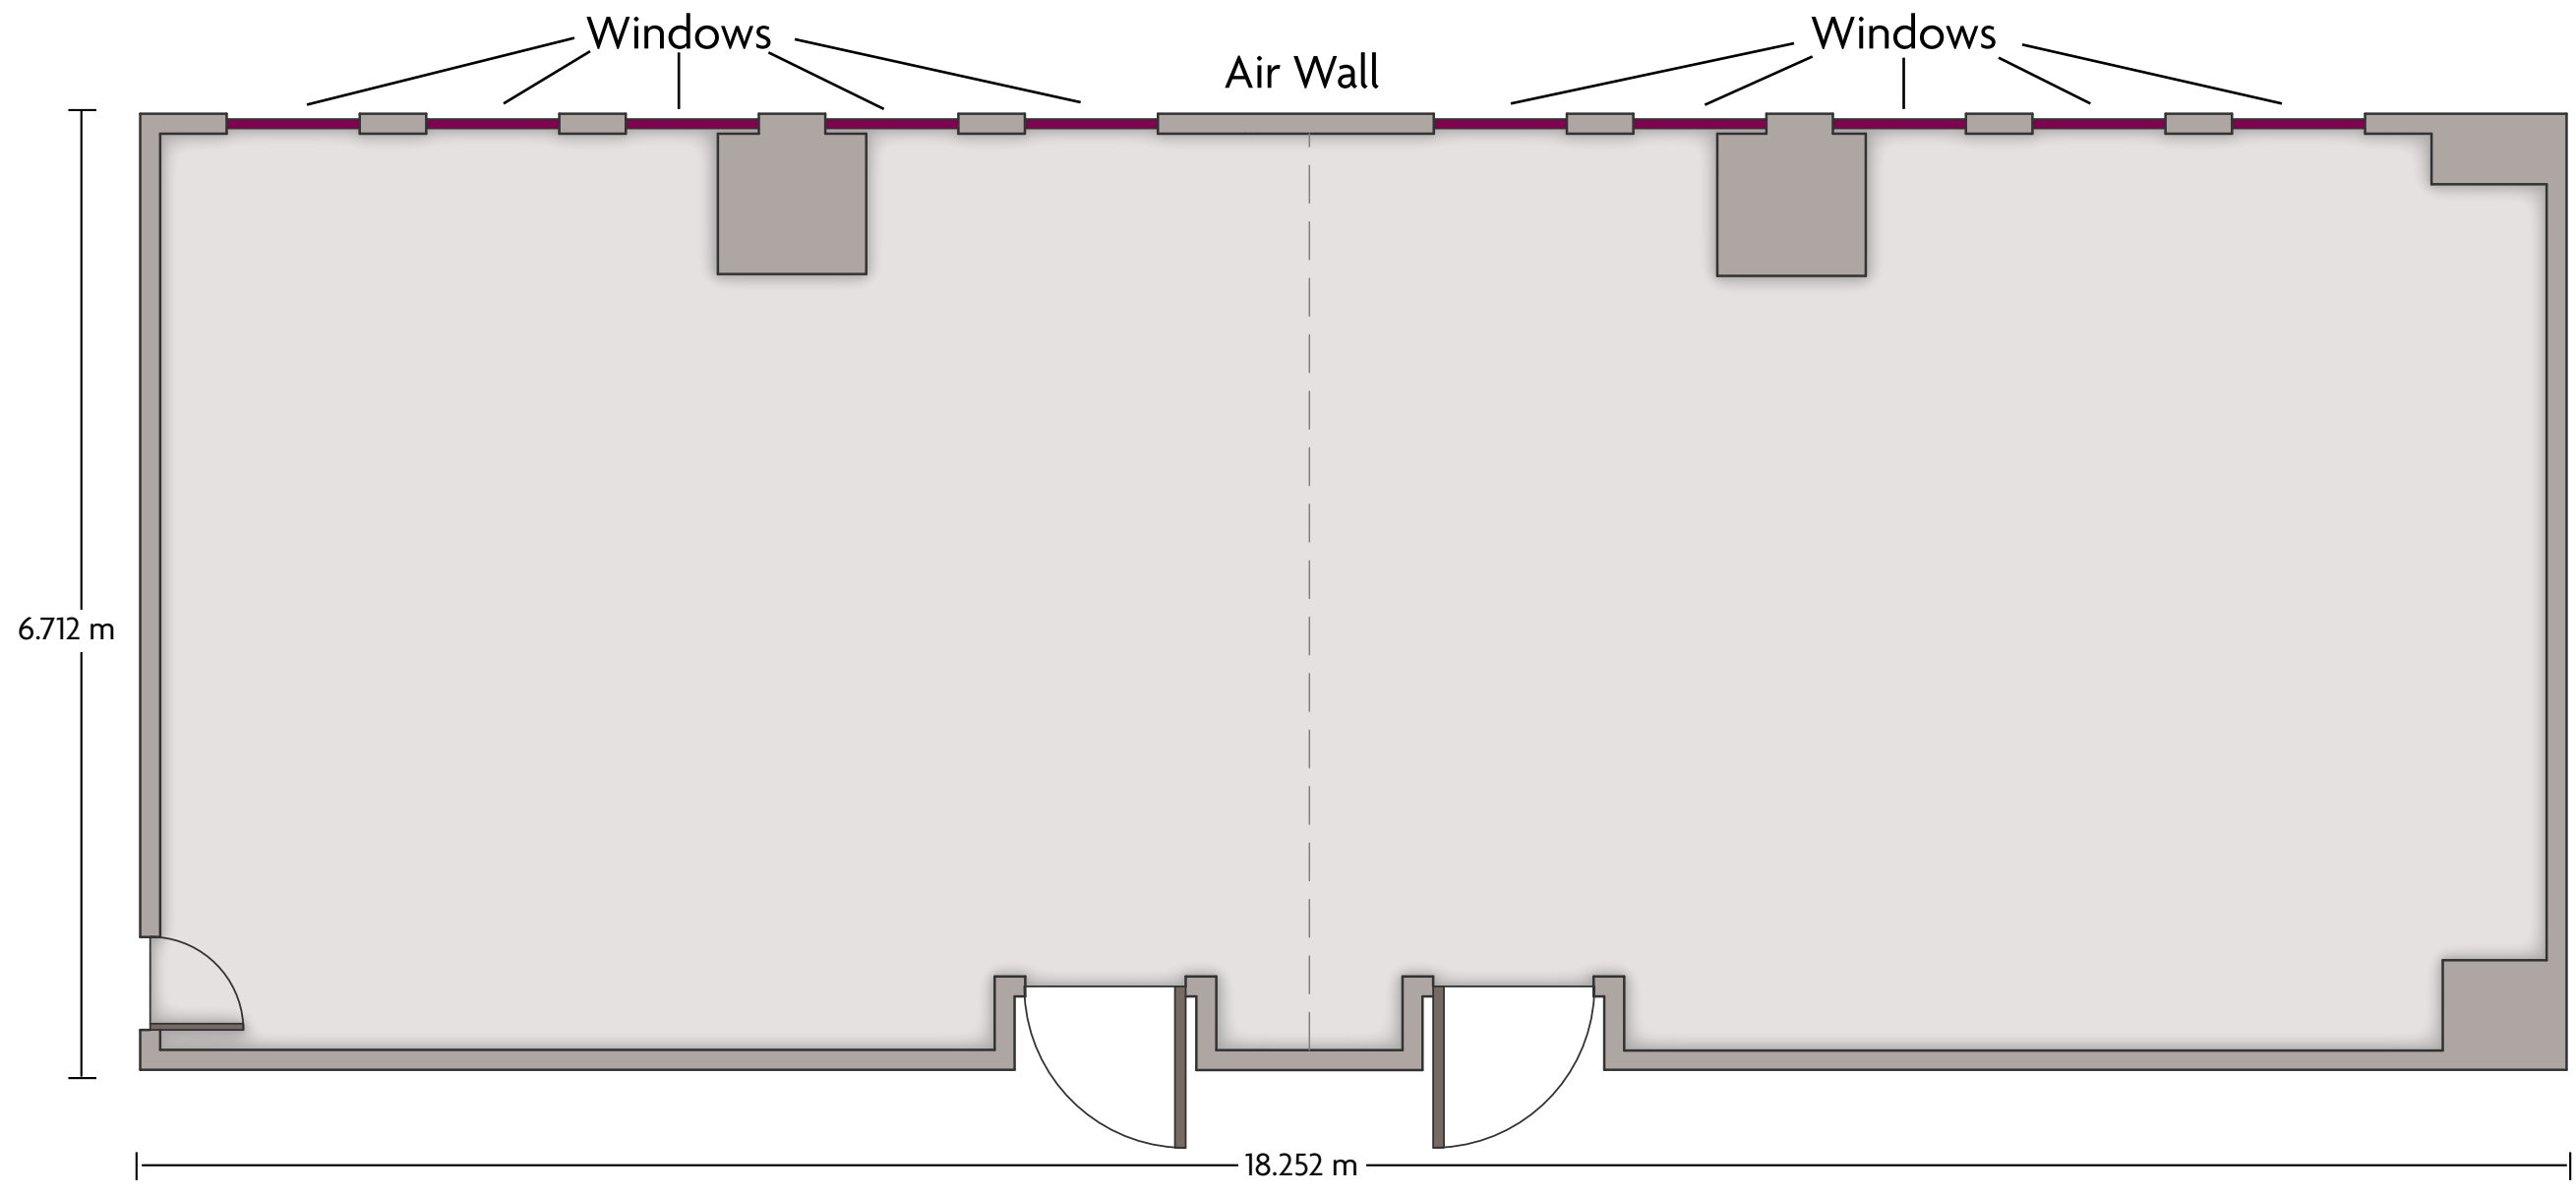

Crowne Plaza® Tel Aviv City Center - A & B Rooms

LENGTH: 18.3 m WIDTH: 6.7 m HEIGHT: 2.9 m TOTAL SQUARE METERS: 118.5 m² MAXIMUM CAPACITY: 120 POWER OUTLETS: 7

132 Menahem Road Azrieli Center 5 | Tel Aviv, Israel 6701104 | 972-3-7774000 *Multiple layout options available for this space.

Crowne Plaza® Tel Aviv City Center - C Room

LENGTH: 9.3 m WIDTH: 5.9 m HEIGHT: 2.8 m TOTAL SQUARE METERS: 51 m² MAXIMUM CAPACITY: 20 POWER OUTLETS: 6

132 Menahem Road Azrieli Center 5 | Tel Aviv, Israel 6701104 | 972-3-7774000 *Multiple layout options available for this space.

Crowne Plaza® Tel Aviv City Center - Business Lounge

LENGTH: 6.9 m WIDTH: 3.4 m HEIGHT: 2.7 m TOTAL SQUARE METERS: 29 m² MAXIMUM CAPACITY: 24 POWER OUTLETS: 4

132 Menahem Road Azrieli Center 5 | Tel Aviv, Israel 6701104 | 972-3-7774000 *Multiple layout options available for this space.

LENGTH: 20.5 m WIDTH: 8.6 m HEIGHT: 3 m TOTAL SQUARE METERS: 21 m² MAXIMUM CAPACITY: 120 POWER OUTLETS: 6

132 Menahem Road Azrieli Center 5 | Tel Aviv, Israel 6701104 | 972-3-7774000 *Multiple layout options available for this space.