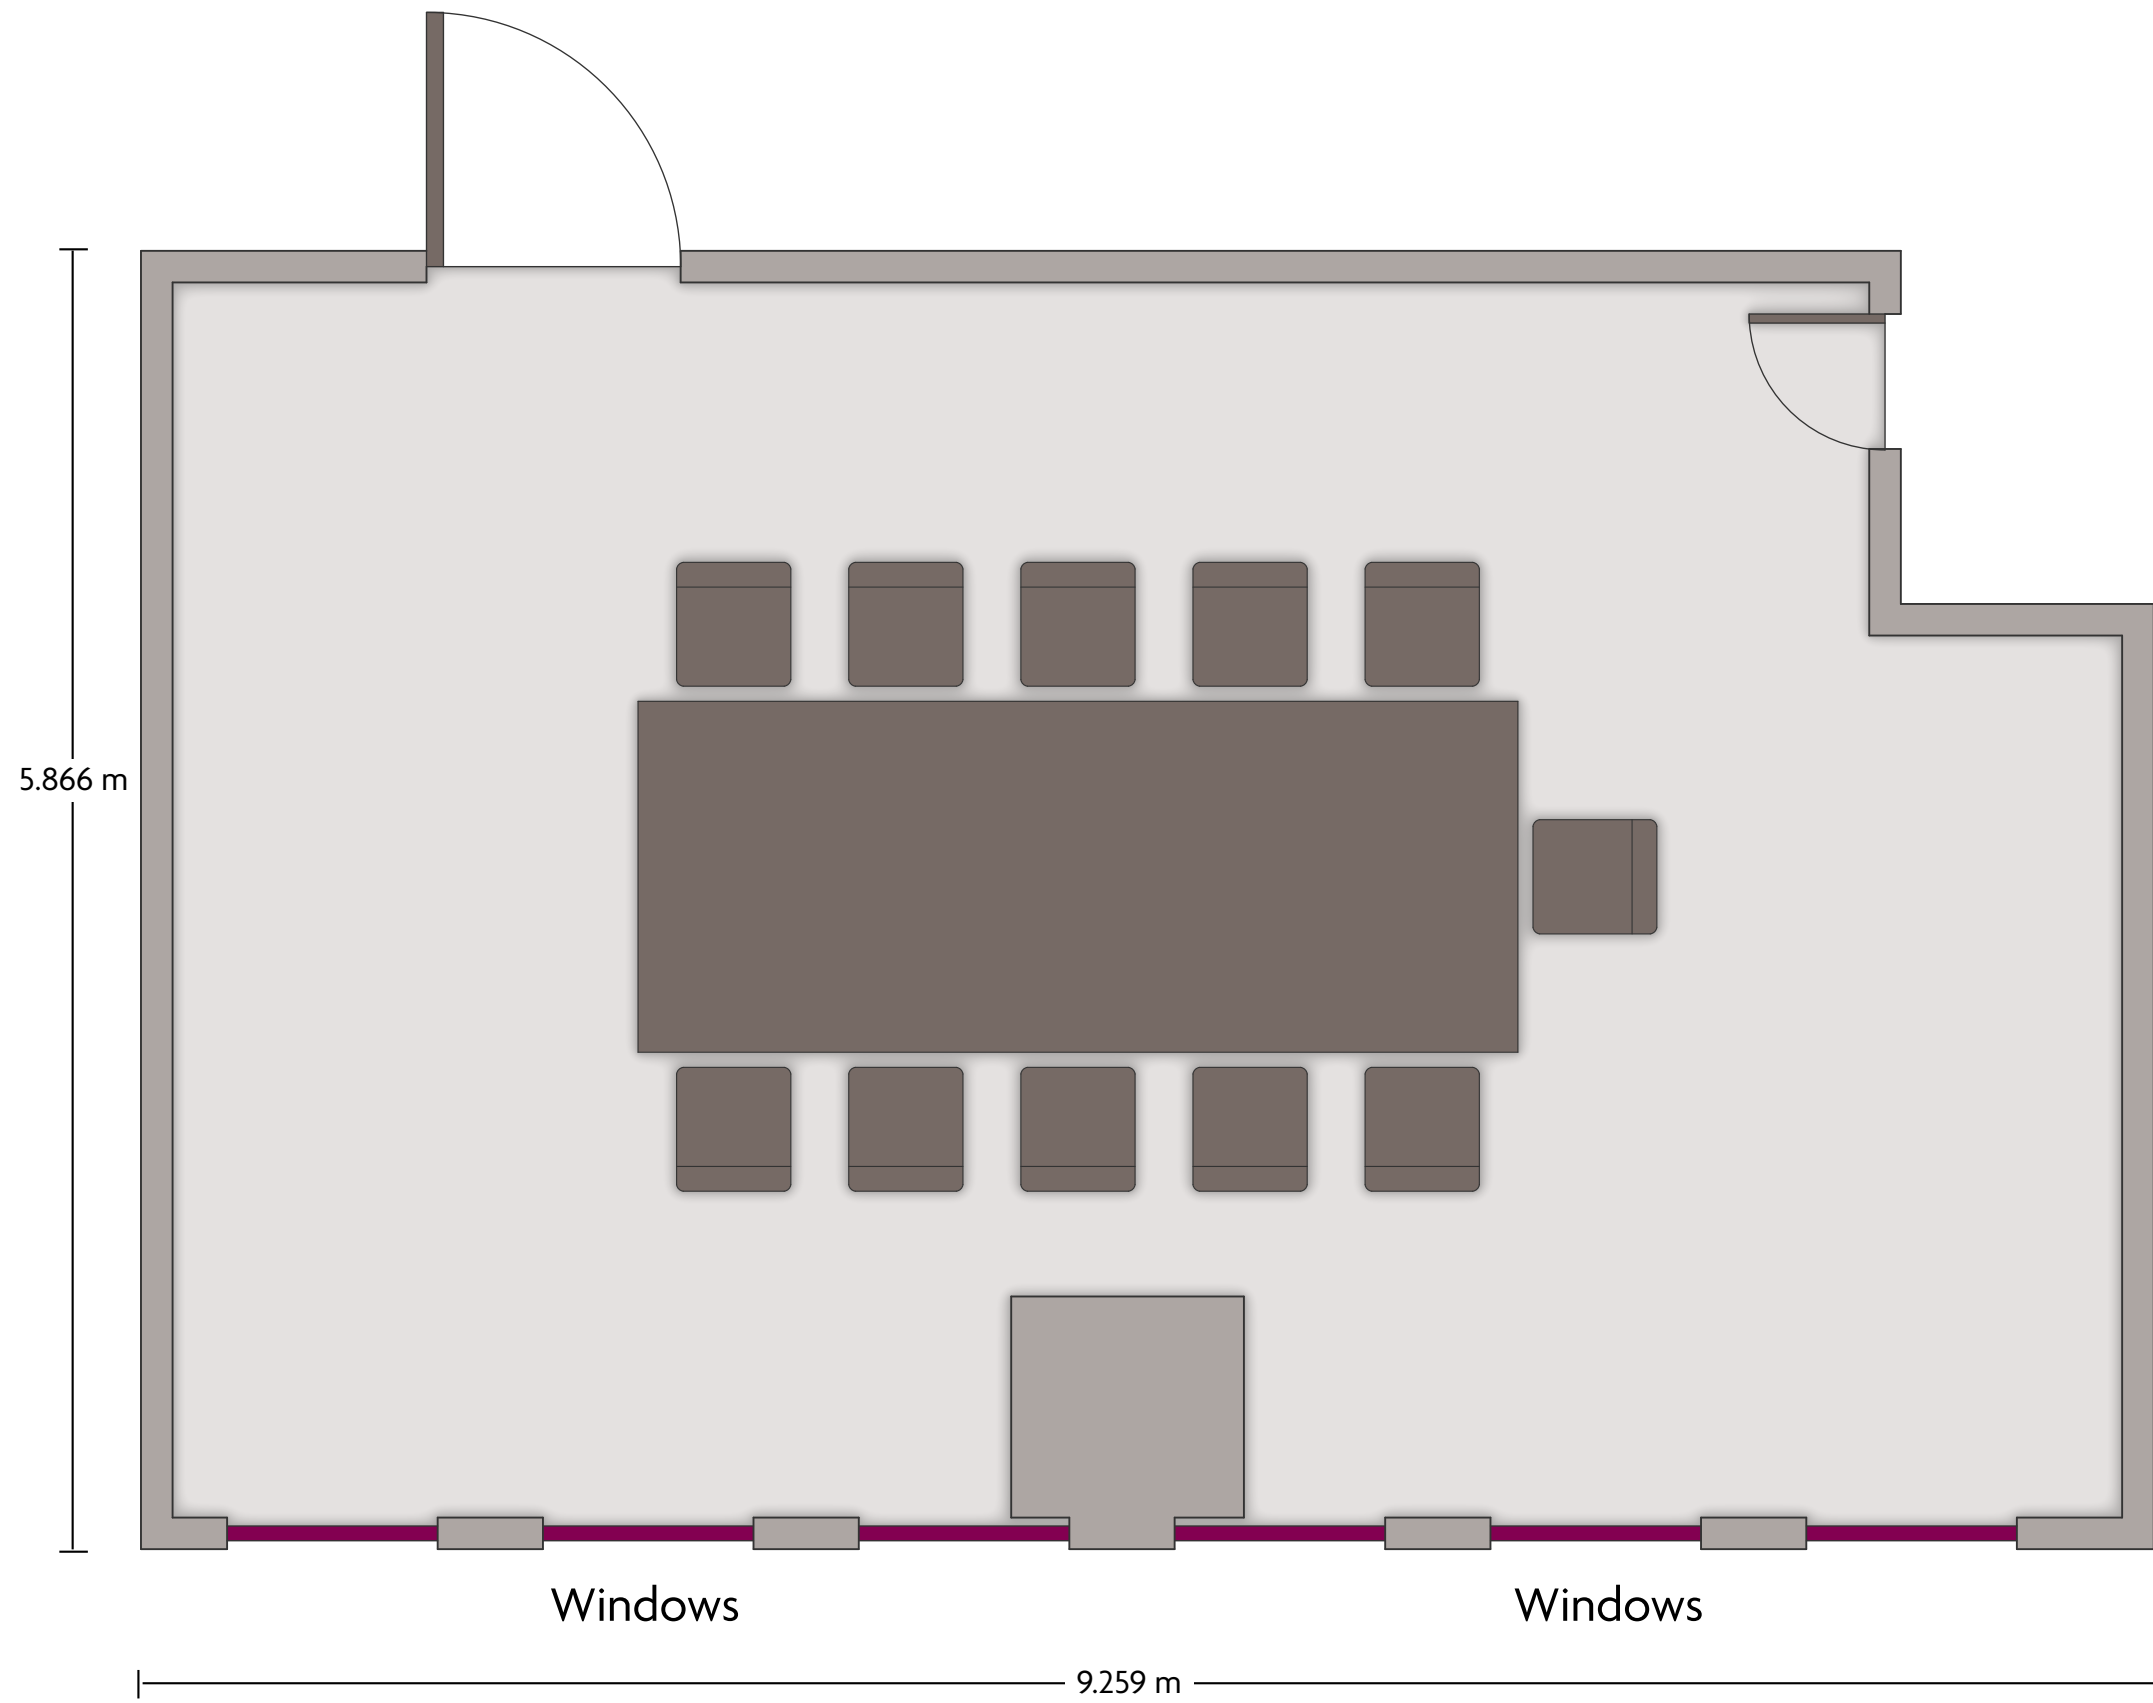

Crowne Plaza® Tel Aviv City Center - A & B Rooms

LENGTH: 18.3 m WIDTH: 6.7 m HEIGHT: 2.9 m TOTAL SQUARE METERS: 118.5 m² MAXIMUM CAPACITY: 120 POWER OUTLETS: 7

132 Menahem Road Azrieli Center 5 | Tel Aviv, Israel 6701104 | 972-3-7774000 *Multiple layout options available for this space.

Crowne Plaza® Tel Aviv City Center - C Room

LENGTH: 9.3 m WIDTH: 5.9 m HEIGHT: 2.8 m TOTAL SQUARE METERS: 51 m² MAXIMUM CAPACITY: 20 POWER OUTLETS: 6

132 Menahem Road Azrieli Center 5 | Tel Aviv, Israel 6701104 | 972-3-7774000 *Multiple layout options available for this space.

Crowne Plaza® Tel Aviv City Center - Business Lounge

LENGTH: 6.9 m WIDTH: 3.4 m HEIGHT: 2.7 m TOTAL SQUARE METERS: 29 m² MAXIMUM CAPACITY: 24 POWER OUTLETS: 4

132 Menahem Road Azrieli Center 5 | Tel Aviv, Israel 6701104 | 972-3-7774000 *Multiple layout options available for this space.

LENGTH: 20.5 m WIDTH: 8.6 m HEIGHT: 3 m TOTAL SQUARE METERS: 21 m² MAXIMUM CAPACITY: 120 POWER OUTLETS: 6

132 Menahem Road Azrieli Center 5 | Tel Aviv, Israel 6701104 | 972-3-7774000 *Multiple layout options available for this space.