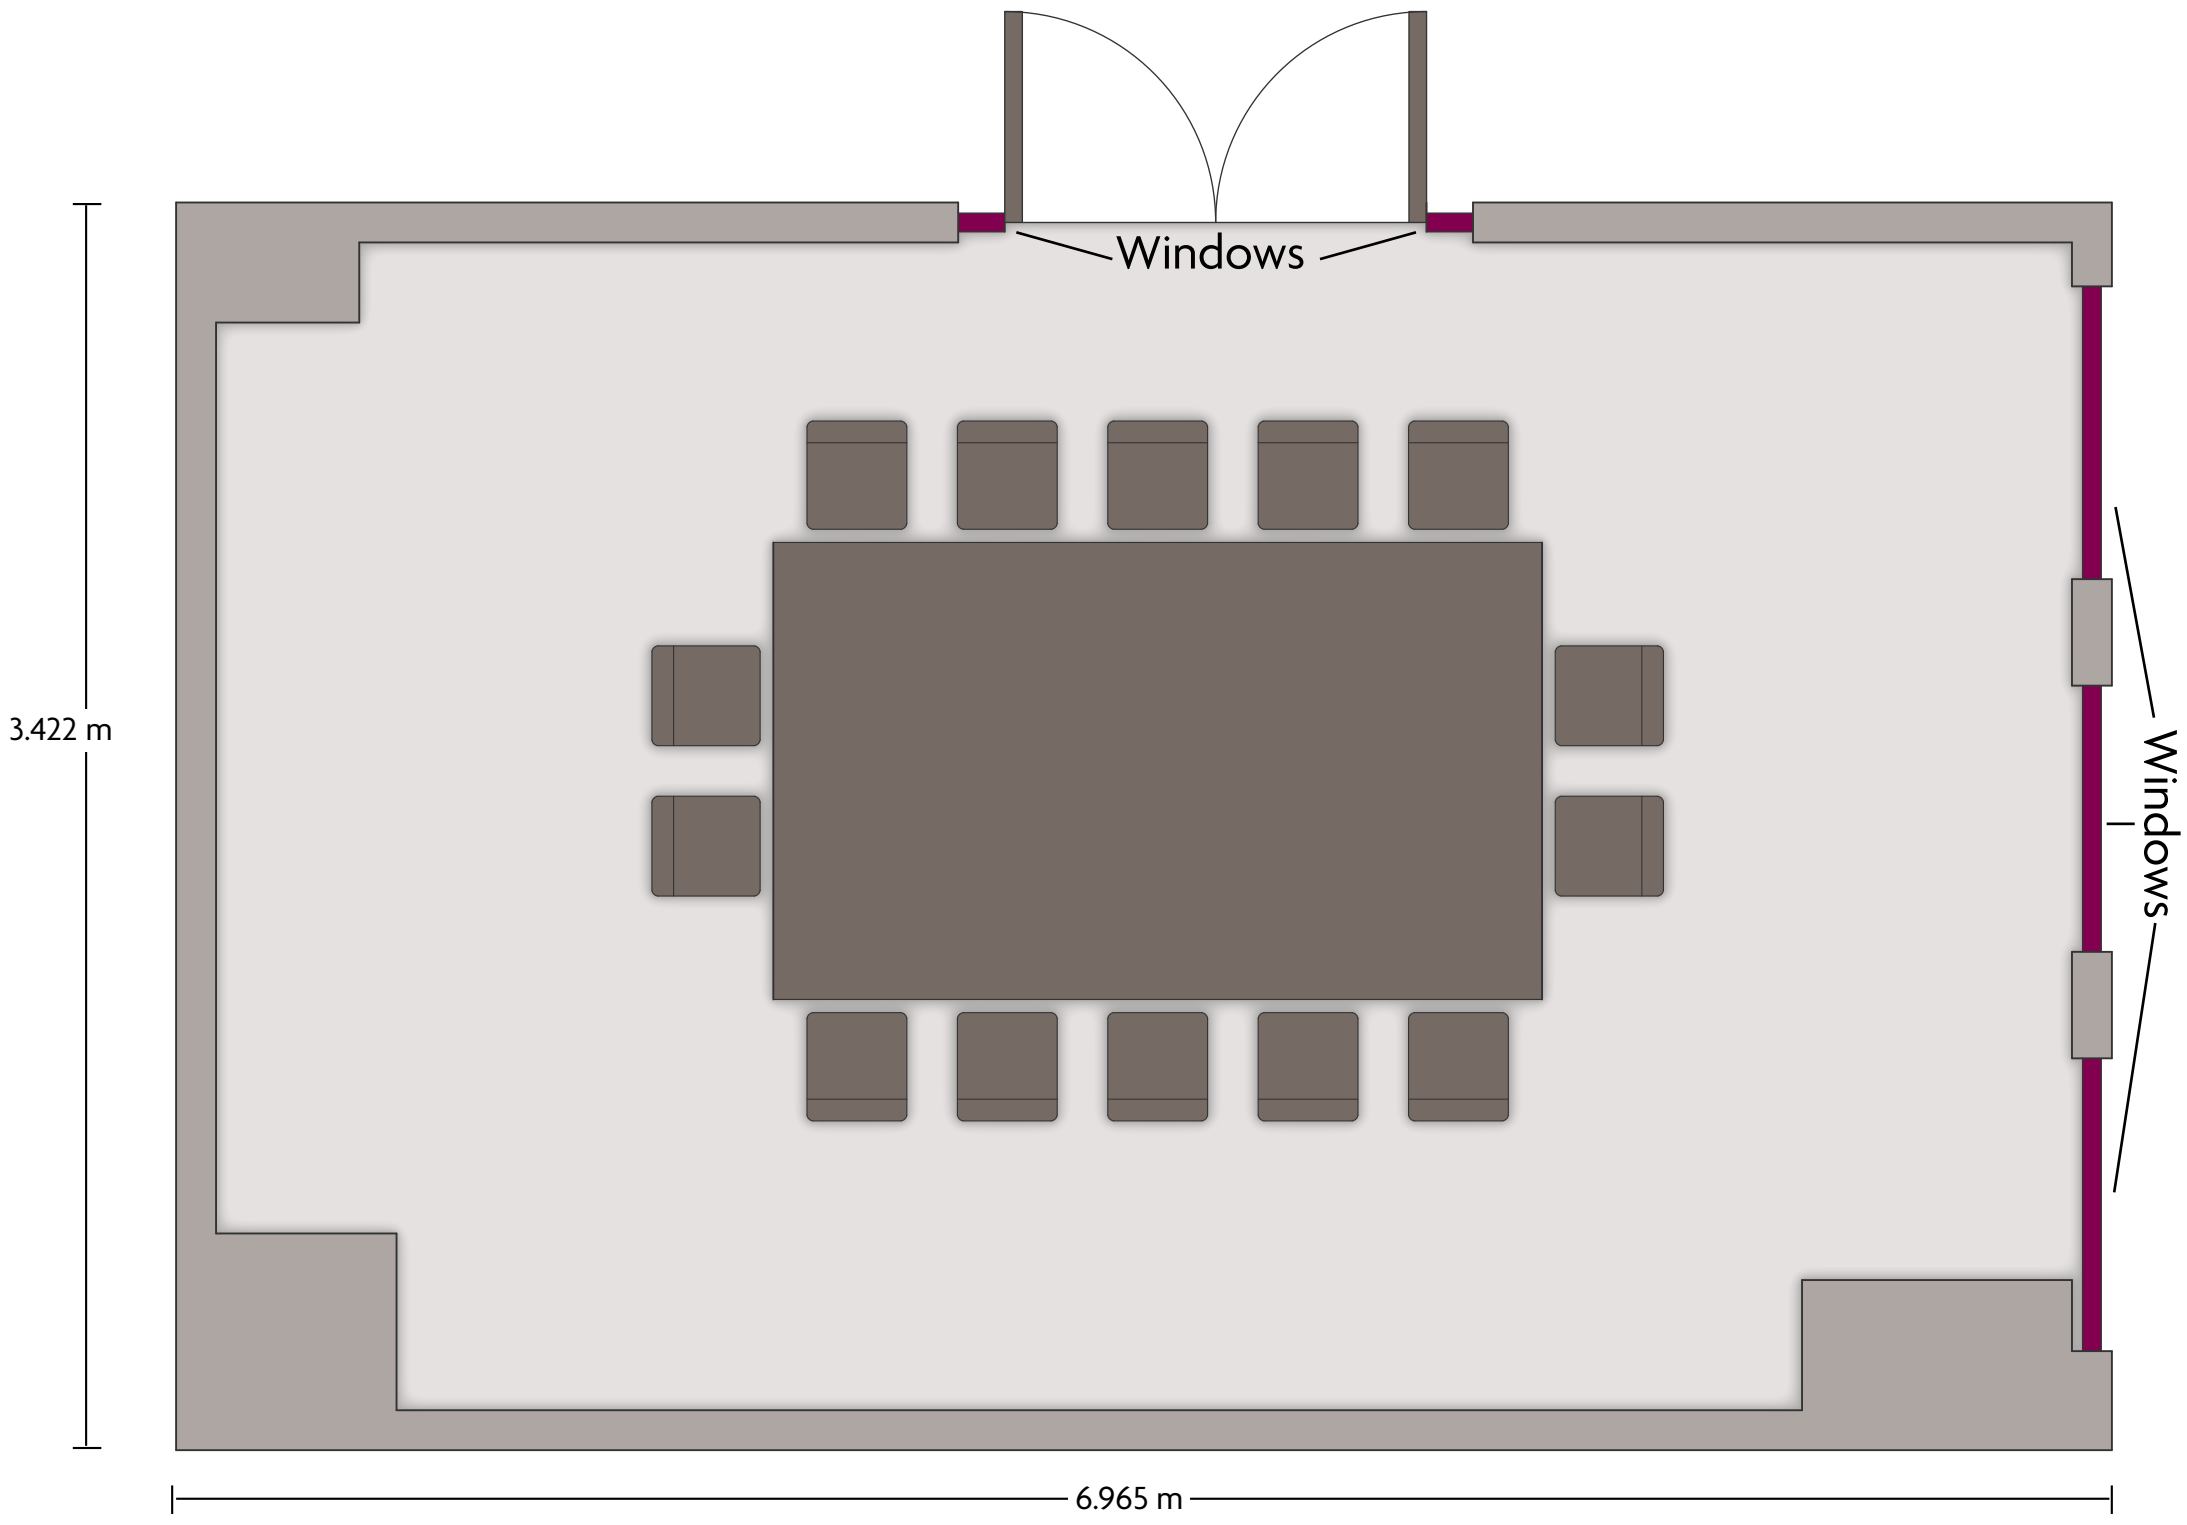

Crowne Plaza® Tel Aviv City Center - A & B Rooms

LENGTH: 18.3 m WIDTH: 6.7 m HEIGHT: 2.9 m TOTAL SQUARE METERS: 118.5 m² MAXIMUM CAPACITY: 120 POWER OUTLETS: 7

132 Menahem Road Azrieli Center 5 | Tel Aviv, Israel 6701104 | 972-3-7774000 *Multiple layout options available for this space.

Crowne Plaza® Tel Aviv City Center - C Room

LENGTH: 9.3 m WIDTH: 5.9 m HEIGHT: 2.8 m TOTAL SQUARE METERS: 51 m² MAXIMUM CAPACITY: 20 POWER OUTLETS: 6

132 Menahem Road Azrieli Center 5 | Tel Aviv, Israel 6701104 | 972-3-7774000 *Multiple layout options available for this space.

Crowne Plaza® Tel Aviv City Center - Business Lounge

LENGTH: 6.9 m WIDTH: 3.4 m HEIGHT: 2.7 m TOTAL SQUARE METERS: 29 m² MAXIMUM CAPACITY: 24 POWER OUTLETS: 4

132 Menahem Road Azrieli Center 5 | Tel Aviv, Israel 6701104 | 972-3-7774000 *Multiple layout options available for this space.

LENGTH: 20.5 m WIDTH: 8.6 m HEIGHT: 3 m TOTAL SQUARE METERS: 21 m² MAXIMUM CAPACITY: 120 POWER OUTLETS: 6

132 Menahem Road Azrieli Center 5 | Tel Aviv, Israel 6701104 | 972-3-7774000 *Multiple layout options available for this space.