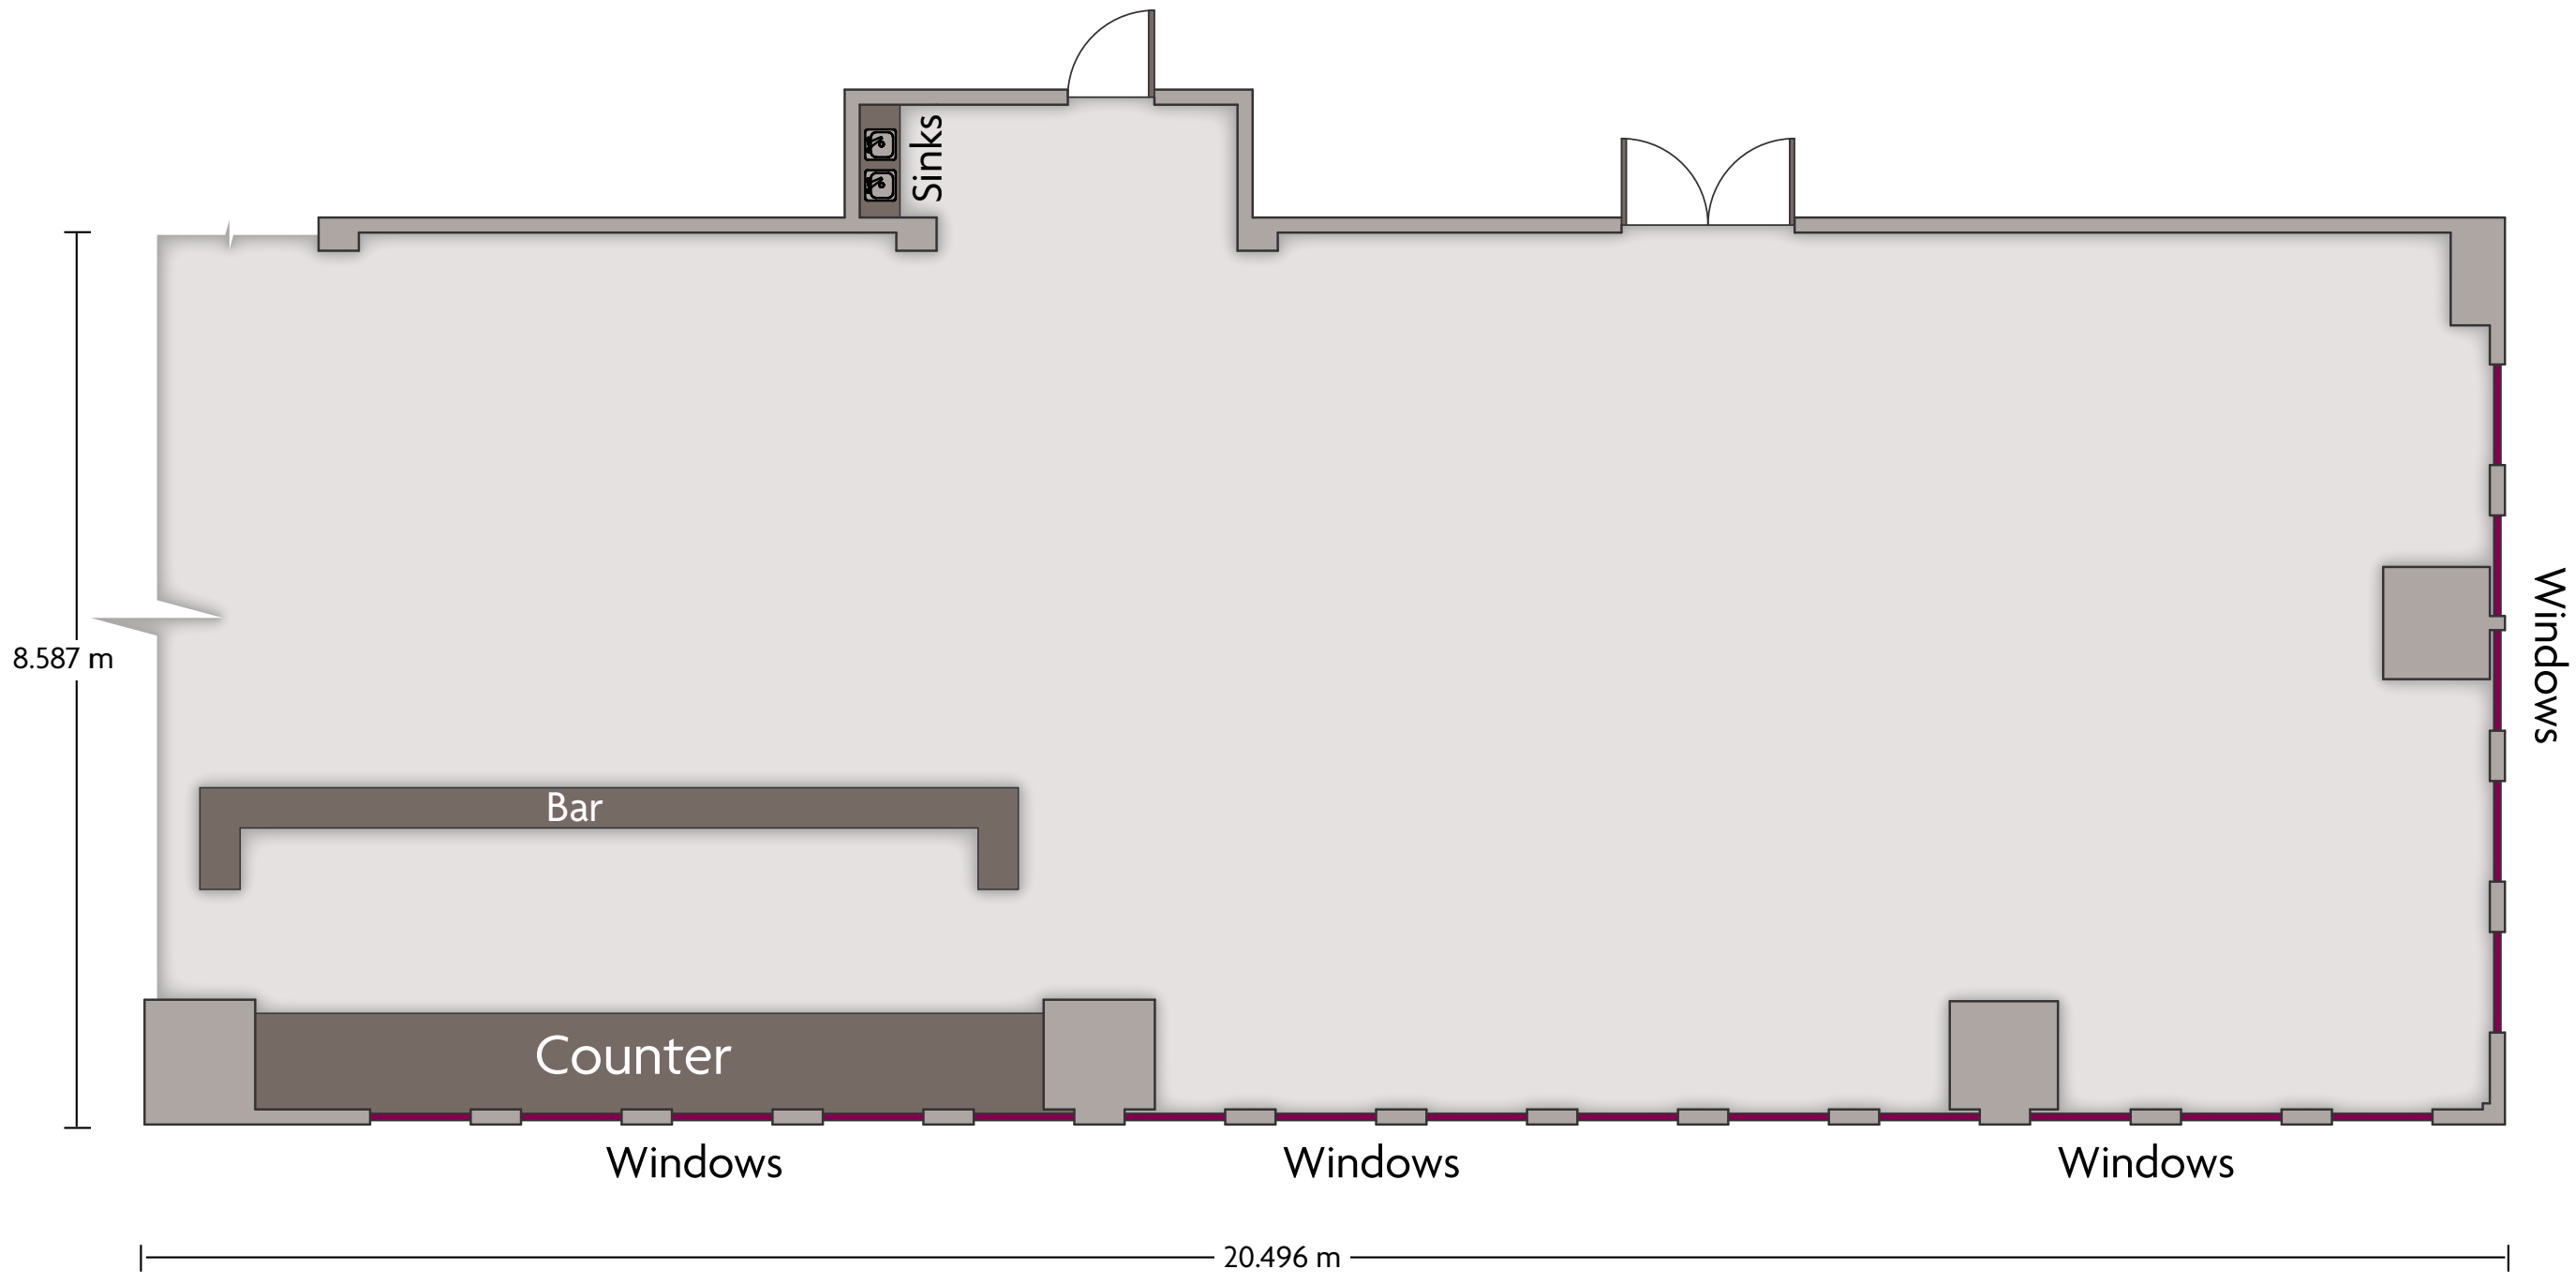

Crowne Plaza® Tel Aviv City Center - A & B Rooms

LENGTH: 18.3 m WIDTH: 6.7 m HEIGHT: 2.9 m TOTAL SQUARE METERS: 118.5 m² MAXIMUM CAPACITY: 120 POWER OUTLETS: 7

132 Menahem Road Azrieli Center 5 | Tel Aviv, Israel 6701104 | 972-3-7774000 *Multiple layout options available for this space.

Crowne Plaza® Tel Aviv City Center - C Room

LENGTH: 9.3 m WIDTH: 5.9 m HEIGHT: 2.8 m TOTAL SQUARE METERS: 51 m² MAXIMUM CAPACITY: 20 POWER OUTLETS: 6

132 Menahem Road Azrieli Center 5 | Tel Aviv, Israel 6701104 | 972-3-7774000 *Multiple layout options available for this space.

Crowne Plaza® Tel Aviv City Center - Business Lounge

LENGTH: 6.9 m WIDTH: 3.4 m HEIGHT: 2.7 m TOTAL SQUARE METERS: 29 m² MAXIMUM CAPACITY: 24 POWER OUTLETS: 4

132 Menahem Road Azrieli Center 5 | Tel Aviv, Israel 6701104 | 972-3-7774000 *Multiple layout options available for this space.

LENGTH: 20.5 m WIDTH: 8.6 m HEIGHT: 3 m TOTAL SQUARE METERS: 21 m² MAXIMUM CAPACITY: 120 POWER OUTLETS: 6

132 Menahem Road Azrieli Center 5 | Tel Aviv, Israel 6701104 | 972-3-7774000 *Multiple layout options available for this space.